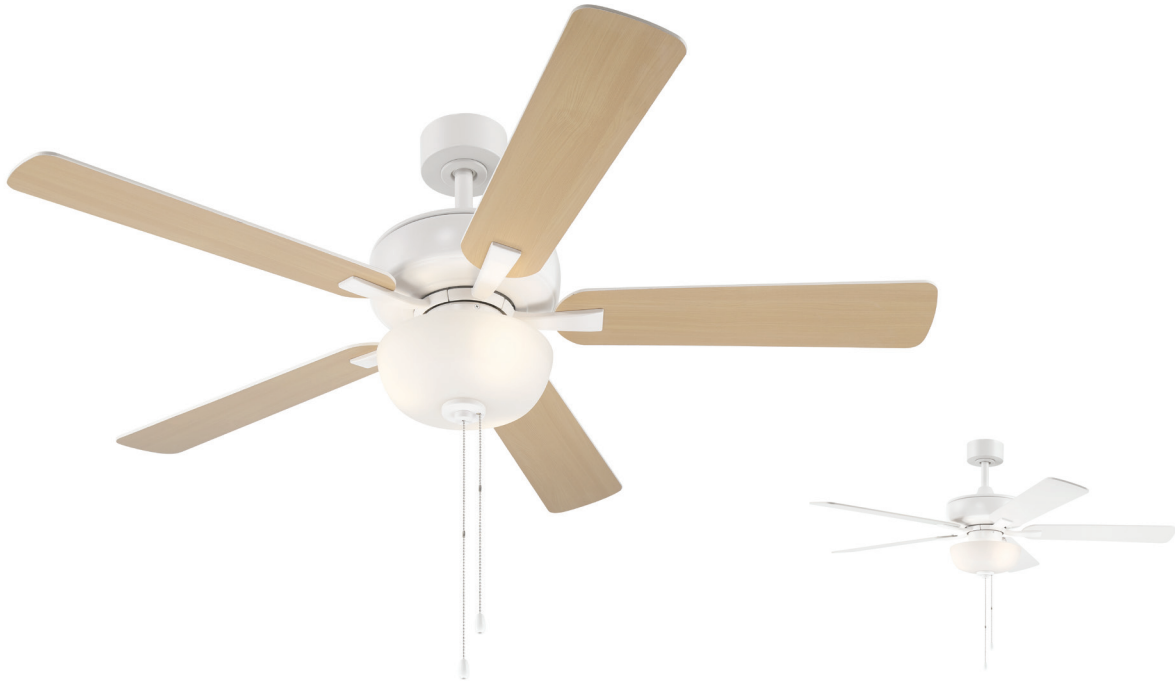

GALLANT INDOOR CEILING FANS

FP-GLT52B30-MW Matte White finish with Blonde Maple blade finish | Inset: Matte White blade finish